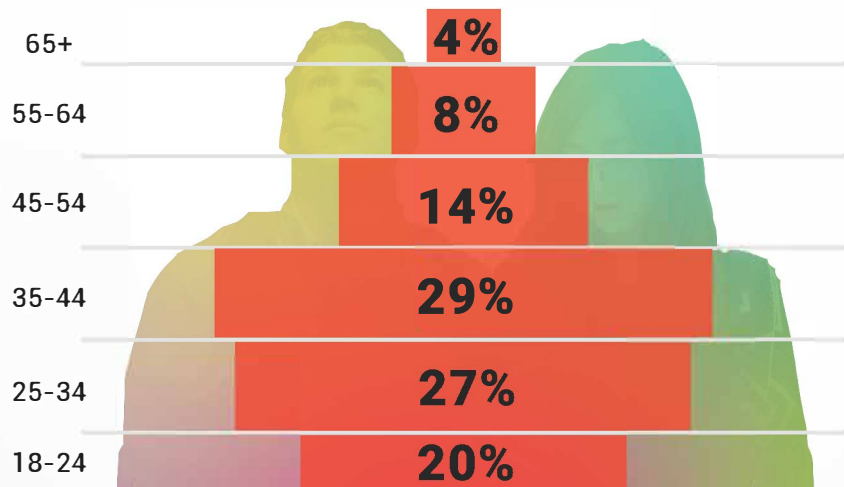

B93.7 Listener Snapshot

140K metro Adults 18+ listen to B93.7 for an average of 4 hours each week!

\$1.9 billion
in annual retail spending power!

33
Median Age

Listener
Age Range

TOP FEATURES

B93.7/WFBC-FM is a must buy for Adults and Women 18-34, 18-49, and 25-54.