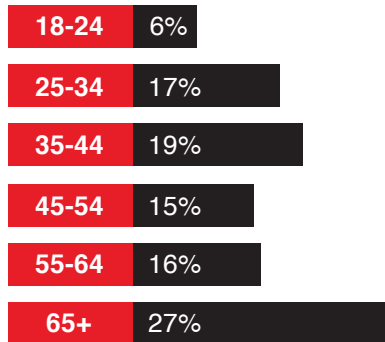

ESPN UPSTATE

ESPN Upstate Listener Snapshot

Over 22K metro Adults 18+ listen to ESPN Upstate for an average of 3 1/4 hours each week!

Listener Age Range:

\$354 million
in annual retail spending power!

Top Features:

**ESPN Upstate:
The #1 Sports Station**

**Local, National, High School, College, Professional
- All the Sports the Upstate Loves!**

Median Age: 49

ESPN Upstate Weekday Lineup:

**Mike and Mike
in the Morning**