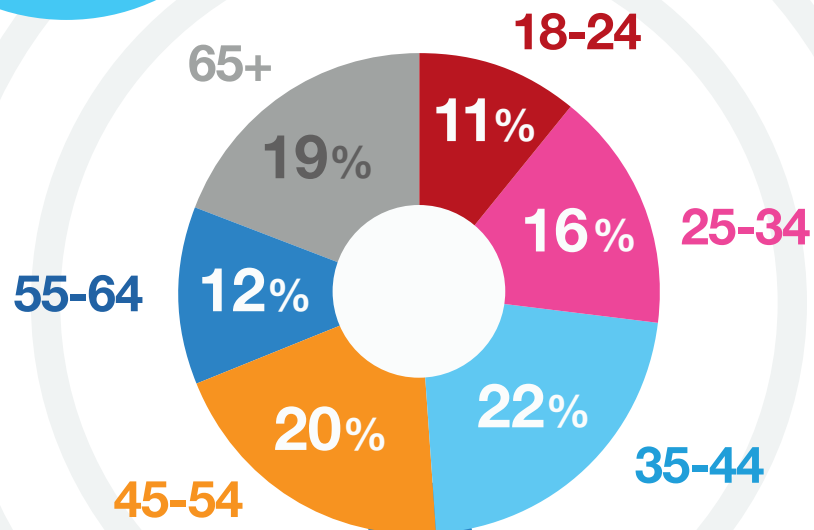

The "At-Work" Station:
Family friendly, moms, working women, female-centric lifestyle music and programming!

Top Features:

Magic 98.9/WSPA is a must buy for Women and Adults 25-54.

Magic 98.9/WSPA dominates at-work listening.

Over **116K** metro Adults 18+ listen to Magic 98.9 for an average of **5 3/4 hours** each week!

67% Female

33% Male

Listener Age Range

Median Age:
43

\$1.8 billion
in annual retail spending power!

Magic 98.9 Weekday Lineup: