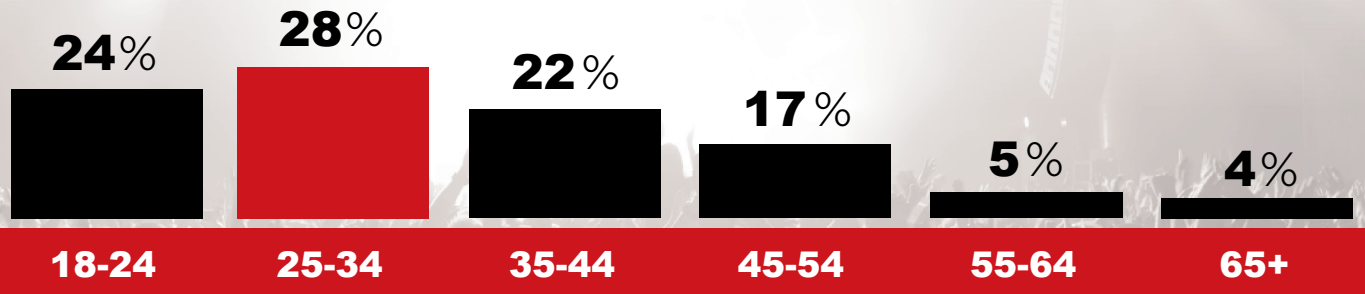

93.3 The Planet Listener Snapshot

Nearly **99K** metro Adults 18+ listen to 93.3 The Planet for an average of 4 1/2 hours each week!

33
Median Age

60%
Male

40%
Female

\$1.3 billion in annual retail spending power!

Listener Age Range:

TOP FEATURES

The Rise Guys Morning Show and 93.3 The Planet/WTPT is a must buy for Men and Adults 18-49 and 25-54.

WTPT is TOP RANKED in Morning Drive!

The Upstate's only Mainstream Rock Station