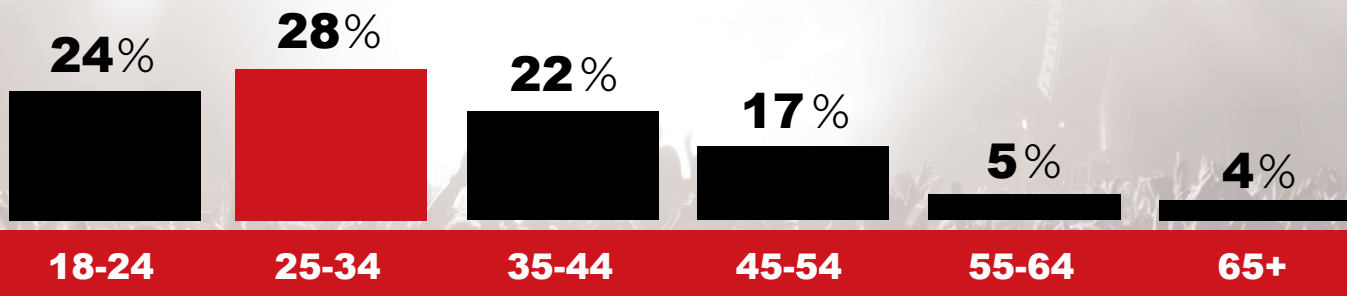

93.3 The Planet Listener Snapshot

Nearly **99K** metro Adults 18+ listen to 93.3 The Planet for an average of 4 1/2 hours each week!

33
Median Age

60%
Male

40%
Female

\$1.3 billion in annual retail spending power!

Listener Age Range:

TOP FEATURES

The Rise Guys Morning Show and 93.3 The Planet/WTPT is a must buy for Men and Adults 18-49 and 25-54.

WTPT is TOP RANKED in Morning Drive!

The Upstate's only Mainstream Rock Station