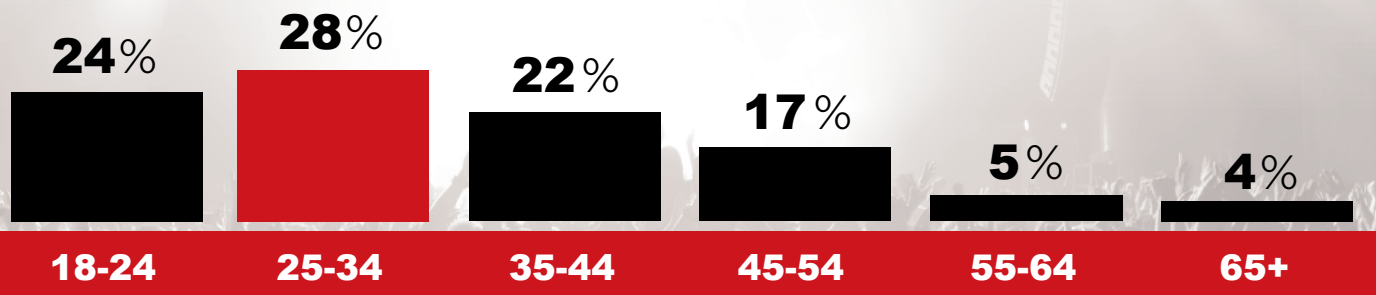

# 93.3 The Planet Listener Snapshot

Nearly **99K** metro Adults 18+ listen to 93.3 The Planet for an average of 4 1/2 hours each week!

**33**  
Median Age

**60%**  
Male

**40%**  
Female

**\$1.3 billion** in annual retail spending power!

### Listener Age Range:

### TOP FEATURES

The Rise Guys Morning Show and 93.3 The Planet/WTPT is a must buy for Men and Adults 18-49 and 25-54.

WTPT is TOP RANKED in Morning Drive!

The Upstate's only Mainstream Rock Station

The Upstate's Home for Clemson Football!