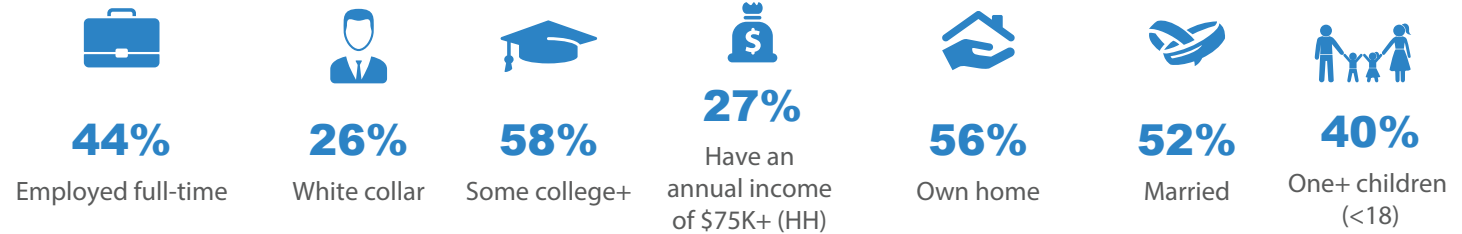

The "At-Work" Station:
Family friendly, moms, working women, female-centric lifestyle music and programming!

Top Features:

Magic 98.9/WSPA is a must buy for Women and Adults 25-54.

Magic 98.9/WSPA dominates at work listening.

Listener Age Range

Median Age:
40

Over **100K** metro Adults 18+ listen to Magic 98.9 for an average of over 5 hours each week!

\$1.5 billion+
in annual retail spending power!

Magic 98.9 Weekday Lineup:

Murphy, Sam, & Jodi
Mon-Fri
5am-9a