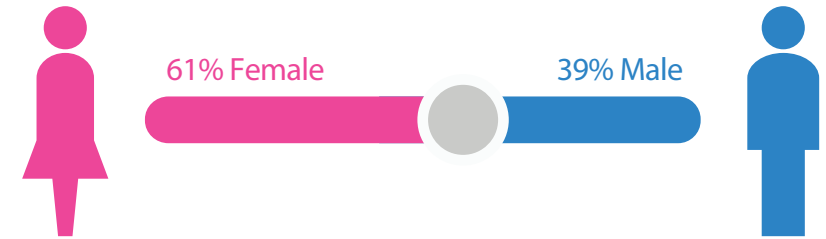

The "At-Work" Station:
Family friendly, moms, working women, female-centric lifestyle music and programming!

Top Features:

Magic 98.9/WSPA is a must buy for Women and Adults 25-54.

Magic 98.9/WSPA dominates at work listening.

Listener Age Range

Median Age:
40

Over **100K** metro Adults 18+ listen to Magic 98.9 for an average of over 5 hours each week!

\$1.5 billion+
in annual retail spending power!

Magic 98.9 Weekday Lineup:

Murphy, Sam, & Jodi
Mon-Fri
5am-9a