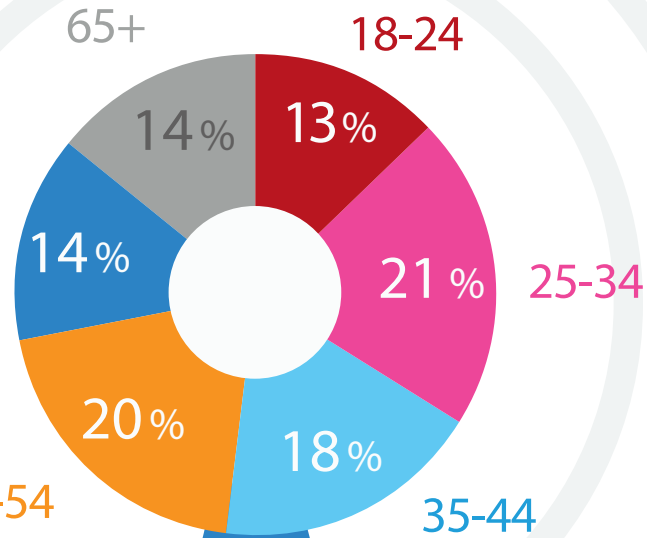

The "At-Work" Station:
Family friendly, moms, working women, female-centric lifestyle music and programming!

Top Features:

Magic 98.9/WSPA is a must buy for Women and Adults 25-54.

Magic 98.9/WSPA dominates at work listening.

Listener Age Range

Median Age:
40

Over **100K** metro Adults 18+ listen to Magic 98.9 for an average of over 5 hours each week!

\$1.5 billion+
in annual retail spending power!

Magic 98.9 Weekday Lineup:

Murphy, Sam, & Jodi
Mon-Fri
5am-9a